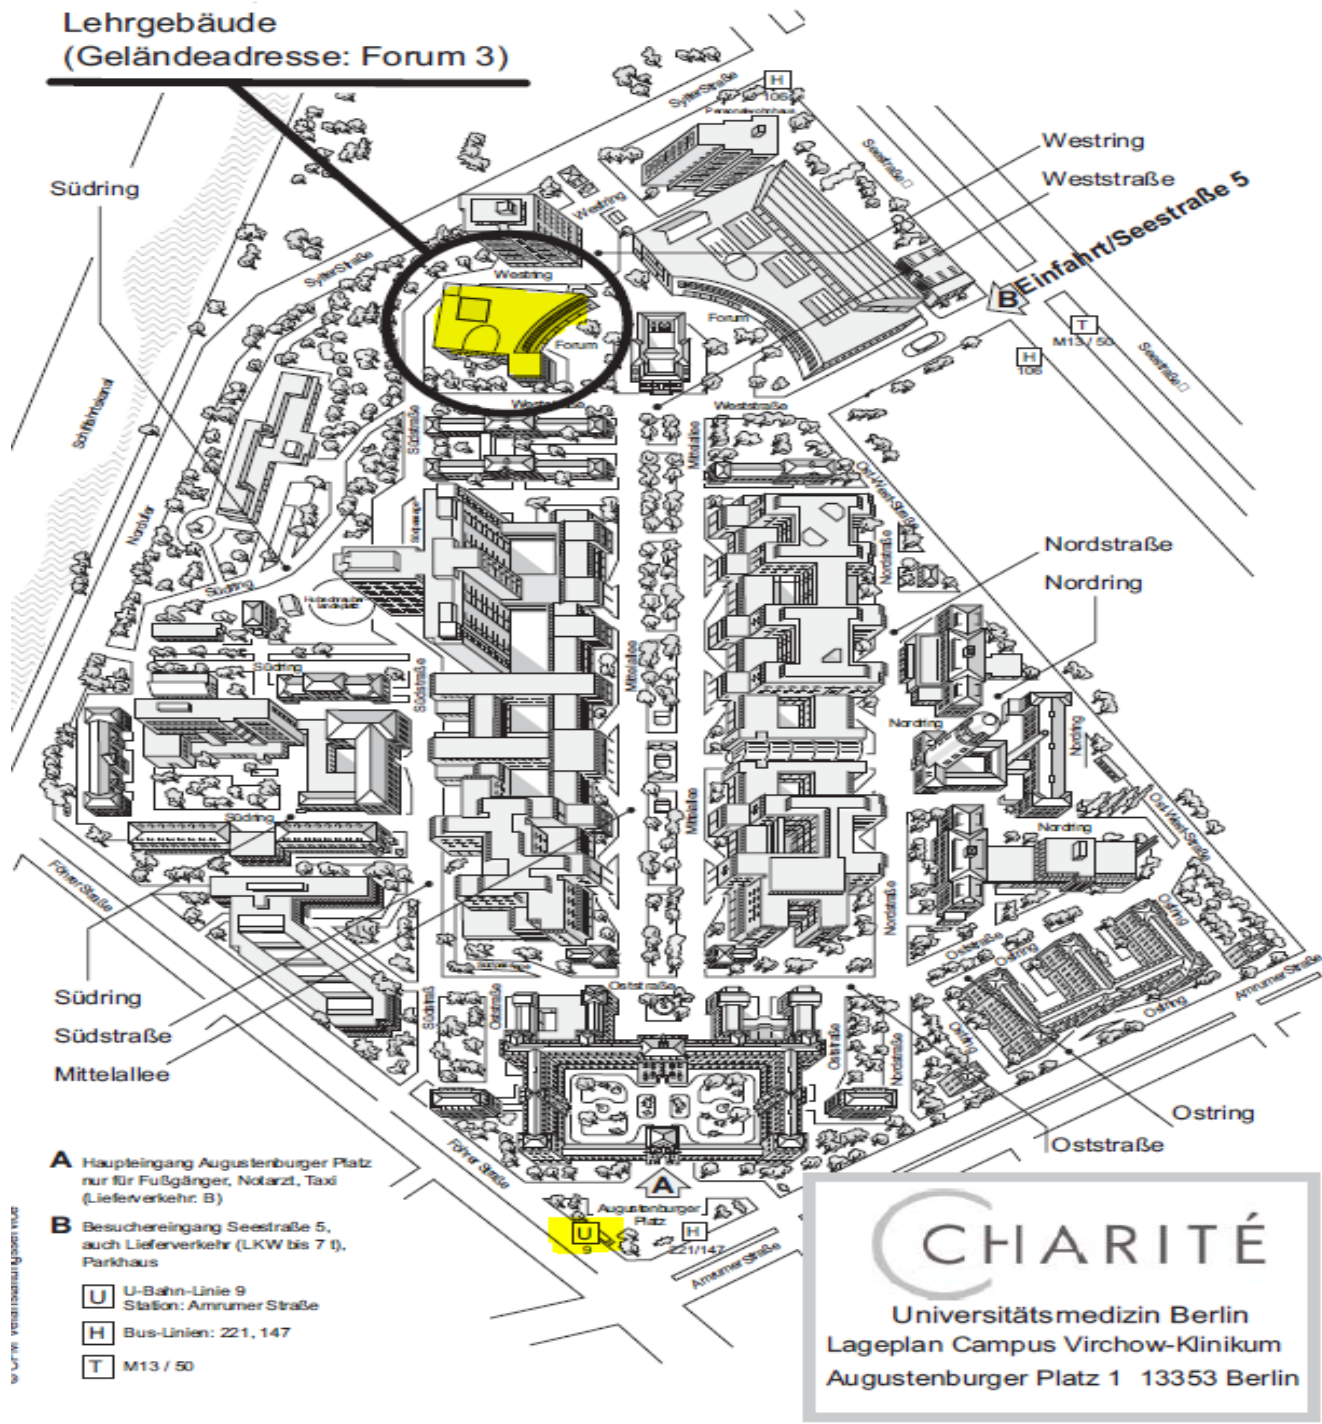

We look forward to forward to welcoming you to this ‘hands-on’ course, taking place at the Campus Virchow-Klinikum, Berlin on Tuesday 19 September 2017.

PROGRAMME

07:30 – 08:00	Registration
08:00	Welcome and Introduction - Felix Aigner
08.10	Technical instruction of the transanal approach - Antonino Spinelli
08.40	Transanal local excision of benign lesions and T1 rectal carcinomas. Tips and tricks and review of the literature - Juriaan Tuynman
09.10	Hands-on I
12:00	Lunch break
13.00	Transanal TME (TaTME) step-by-step approach - Roel Hompes
13.30	TaTME review of the current literature - Werner Kneist
14.00	Videos, tips and tricks: Pitfalls of transanal minimal invasive surgery - Andreas Rink & Pierpaolo Sileri
14.45	Hands-on II
17.00	Evaluation and wrap-up - Felix Aigner & Dieter Hahnloser

When you arrive at Campus Virchow-Klinikum, please go to **Kursraum 2** which is on the 2nd floor of Lehrgebäude – Forum 3. This is a student lecture hall building at the end of the campus close to Seestraße. A map of the Campus is below along with a map which shows the location of Lehrgebäude – Forum 3. Please note that this is not the only campus of Charité-Universitätsmedizin in Berlin.