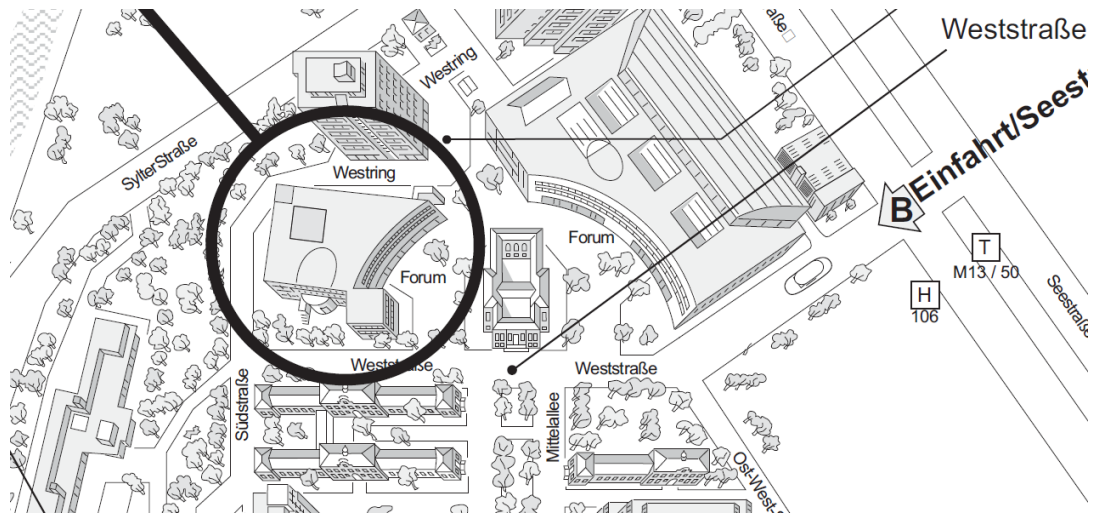

We look forward to forward to welcoming you to this ‘hands-on’ course, taking place at the Campus Virchow-Klinikum, Berlin on Tuesday 19 September 2017.

PROGRAMME

07:30 – 08:00	Registration
08:00	Welcome and Introduction - Felix Aigner
08.10	Technical instruction of the transanal approach - Antonino Spinelli
08.40	Transanal local excision of benign lesions and T1 rectal carcinomas. Tips and tricks and review of the literature - Juriaan Tuynman
09.10	Hands-on I
12:00	Lunch break
13.00	Transanal TME (TaTME) step-by-step approach - Roel Hompes
13.30	TaTME review of the current literature - Werner Kneist
14.00	Videos, tips and tricks: Pitfalls of transanal minimal invasive surgery - Andreas Rink & Pierpaolo Sileri
14.45	Hands-on II
17.00	Evaluation and wrap-up - Felix Aigner & Dieter Hahnloser

When you arrive at Campus Virchow-Klinikum, please go to **Kursraum 2** which is on the 2nd floor of Lehrgebäude – Forum 3. This is a student lecture hall building at the end of the campus close to Seestraße. A map of the Campus is below along with a map which shows the location of Lehrgebäude – Forum 3. Please note that this is not the only campus of Charité-Universitätsmedizin in Berlin.